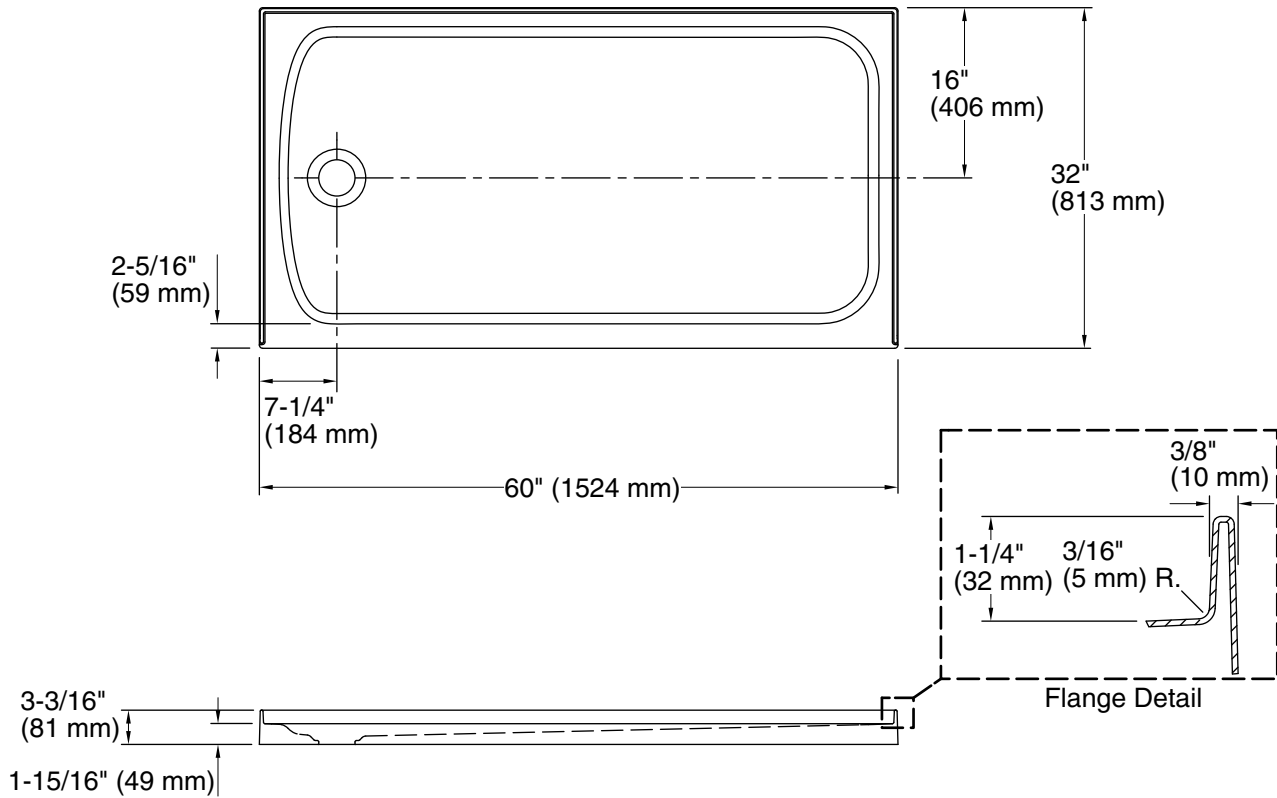

## Technical Information

All product dimensions are nominal.

Installation: Three-wall alcove  
 Drain location: Left  
 Weight: 128 lbs (58.1 kg)